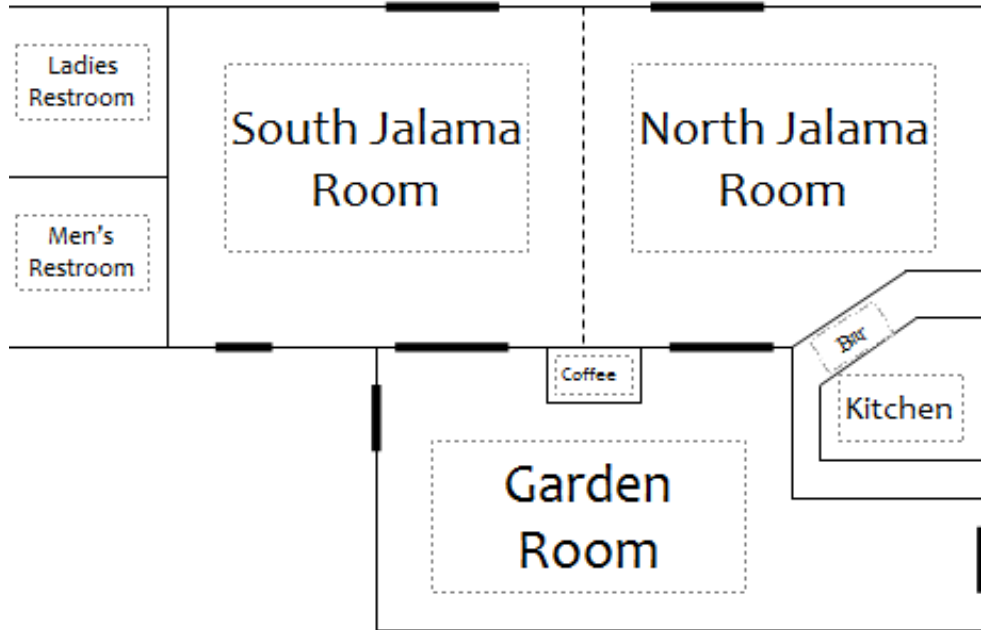

# Meeting Rooms

## Meeting & Banquet Room Space

Room	Size	Sq. Feet	Theater	Class Room	Reception	Banquet	Conference
South Jalama	30X30	900	50	30	50	40	25
North Jalama	24X24	576	40	20	40	30	15
N&S Jalama	30X54	1476	100	60	100	100	40
Garden Room	25X30	750	NA	NA	NA	NA	NA