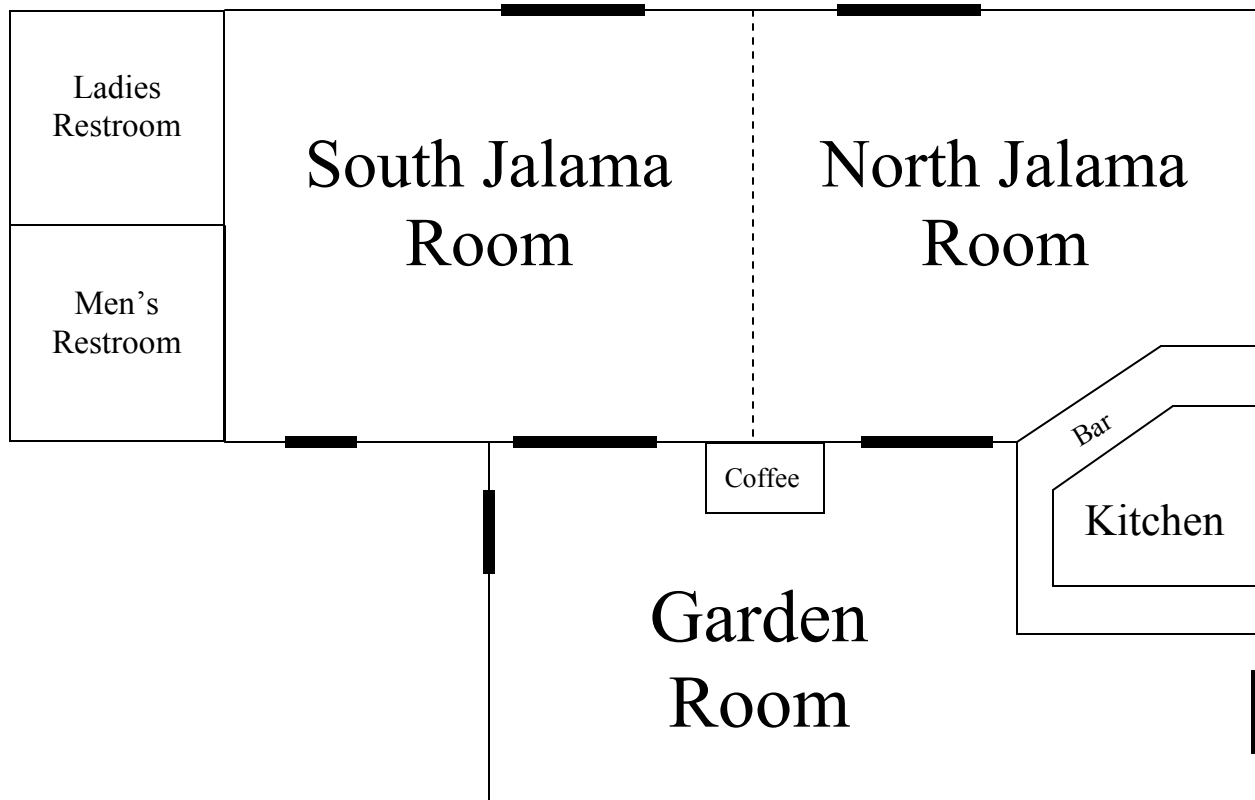

EMBASSY SUITES
HOTEL®

Meeting & Banquet Facilities

Room	Size	Sq. Feet	Theater	Class Room	Reception	Banquet	Conference
South Jalama	30X30	900	50	30	50	40	25
North Jalama	24X24	576	40	20	40	30	15
N&S Jalama	30X54	1476	100	60	100	100	40
Garden Room	25X30	750	NA	NA	NA	NA	NA